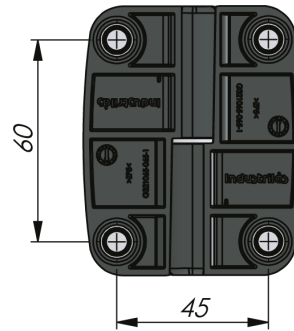

Industrilas
— When access counts —

P/N	Description
321664-065	For right hinged door (RH)
321665-065	For left hinged door (LH) (shown above)