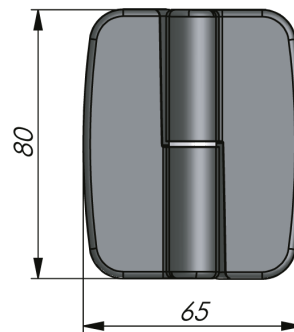

Industrilas
— When access counts —

P/N	Description
321664-065	For right hinged door (RH)
321665-065	For left hinged door (LH) (shown above)