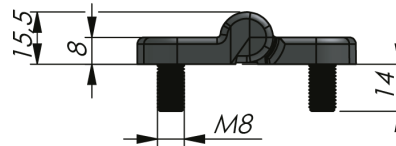

Industrilas
— When access counts —

P/N	Description
321664-065	For right hinged door (RH)
321665-065	For left hinged door (LH) (shown above)